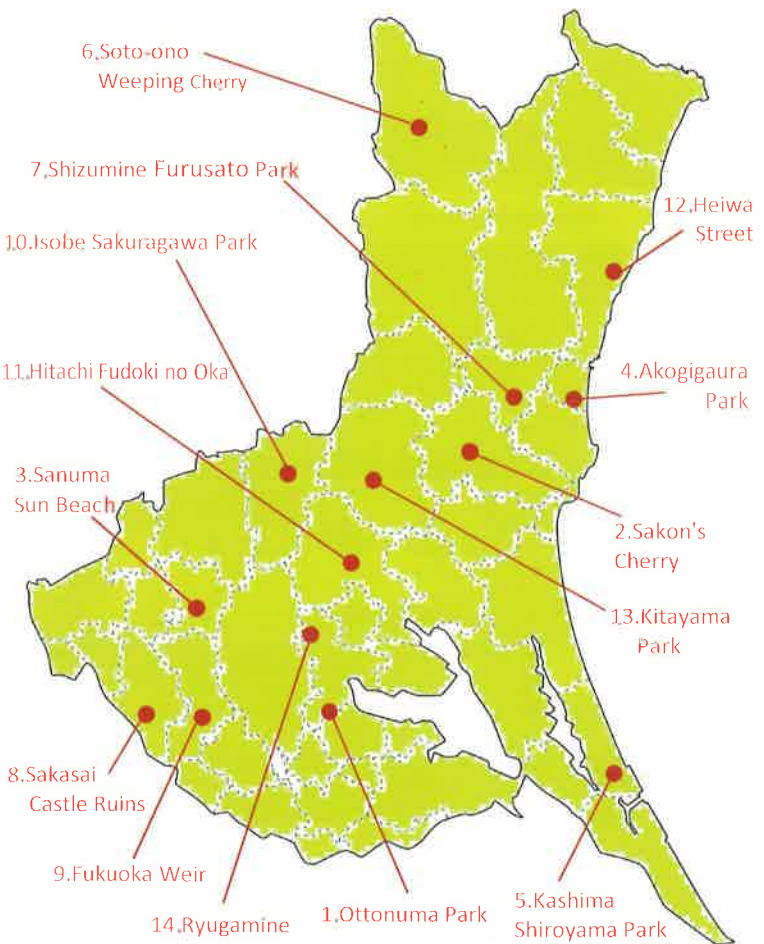

1.Ottonuma Park (in Tsuchiura)

2.Sakon's Cherry (in Mito)

3.Sanuma Sun Beach (in Shimotsuma)

4.Akogigaura Park (in Tokai)

5.Kashima Shiroyama Park (in Kashima)

10.Isobe Sakuragawa Park (in Sakuragawa)

11.Hitachi Fudoki no Oka (in Ishioka)

12.Heiwa Street (in Hitachi)

☆IBARAKI SAKURA MAP☆

6.Soto-ono Weeping Cherry (in Daigo)

7.Shizumine Furusato Park (in Naka)

8.Sakasai Castle Ruins (in Bando)

9.Fukuoka Weir (in Tsukubamirai)

13.Kitayama Park (in Kasama)